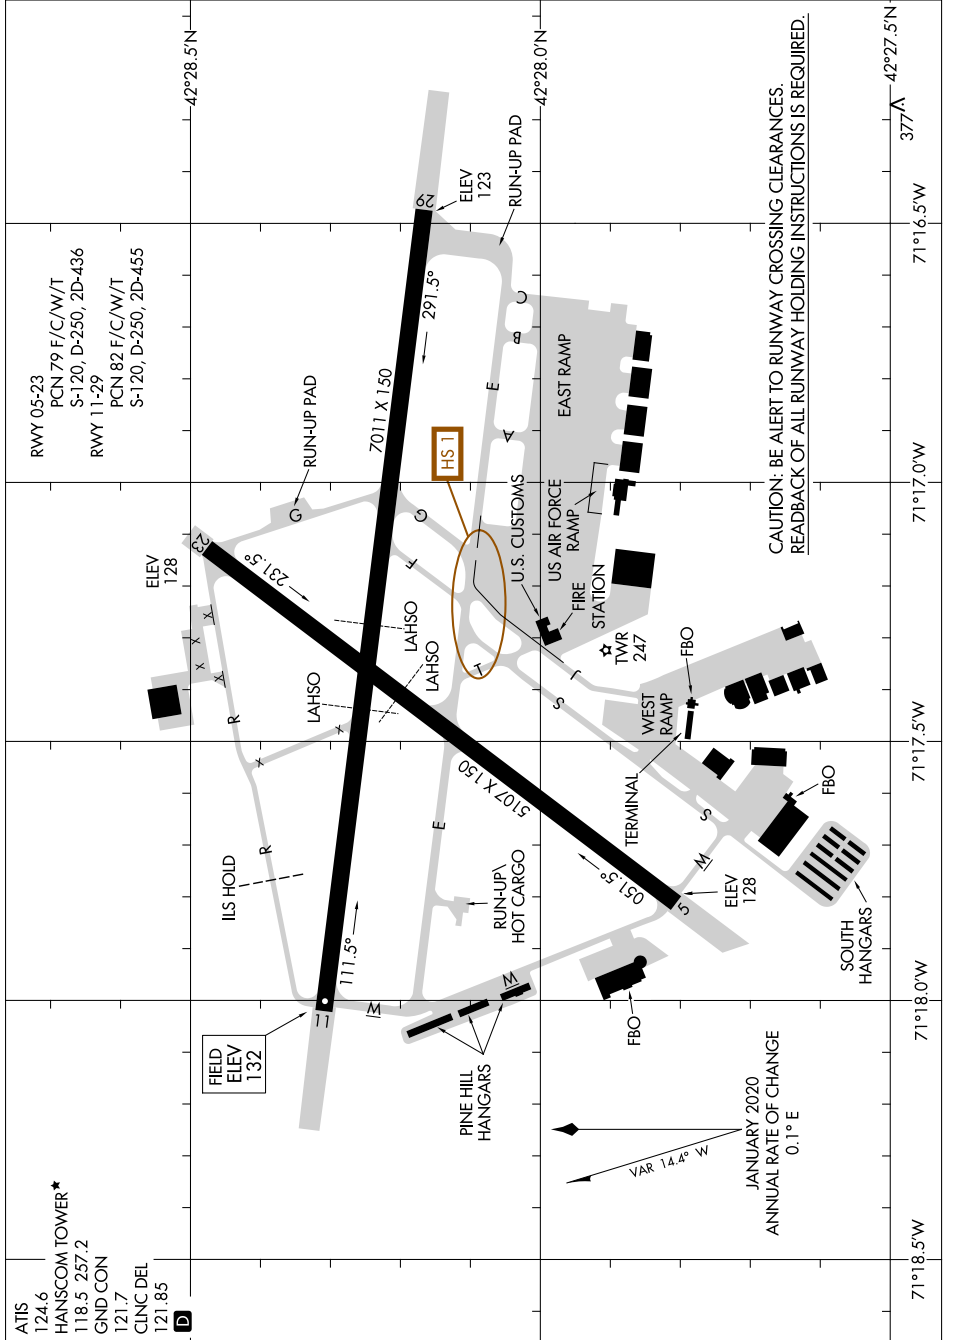

AIRPORT DIAGRAM

NE-1, 28 JAN 2021 to 25 FEB 2021

NE-1, 28 JAN 2021 to 25 FEB 2021

AIRPORT DIAGRAM