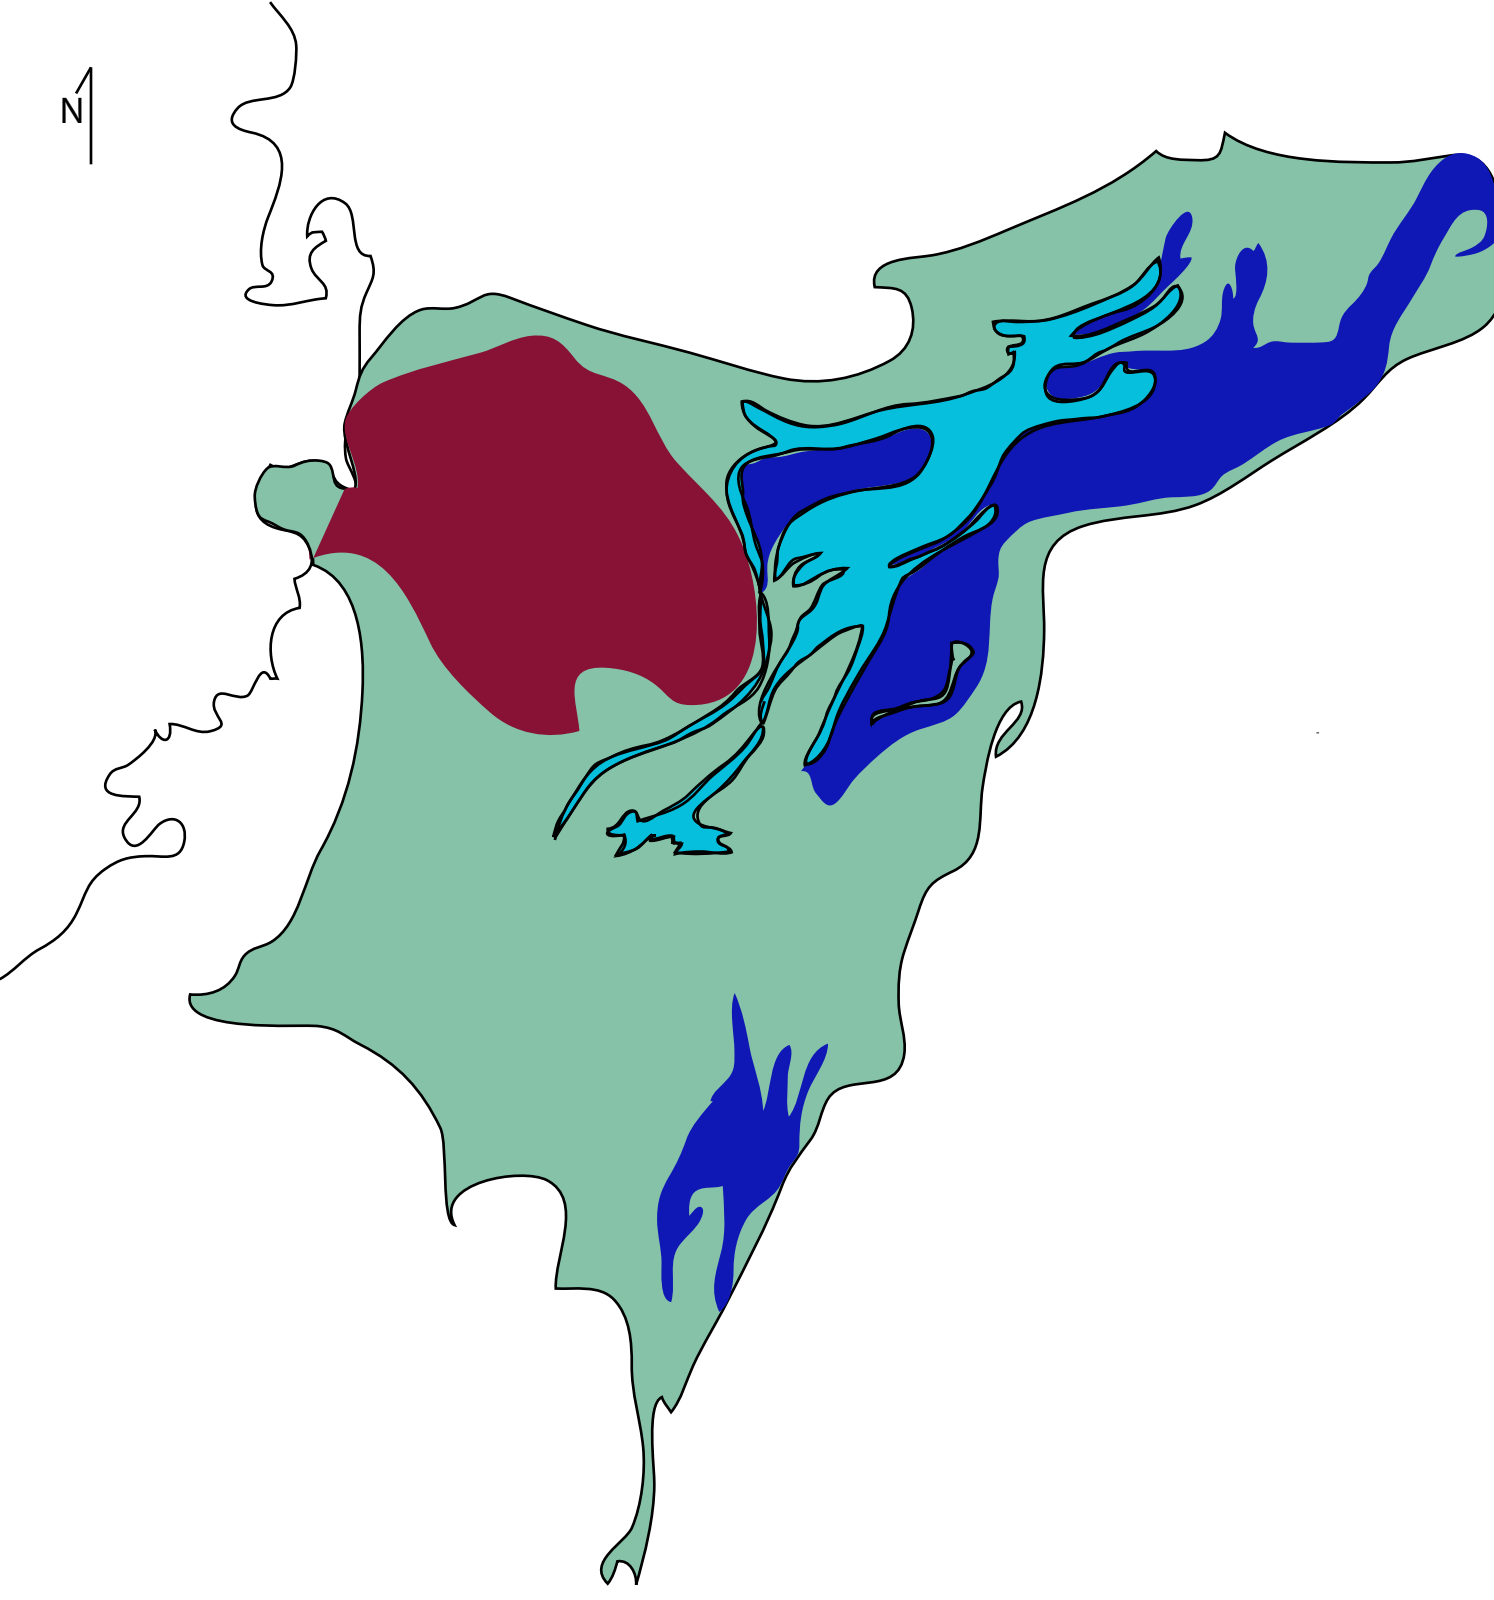

N

Shaded area shows the
Barberton greenstone belt

-  Onverwacht Group
-  Kaap Valley Pluton
-  Figg Tree Group
-  Moodies Group